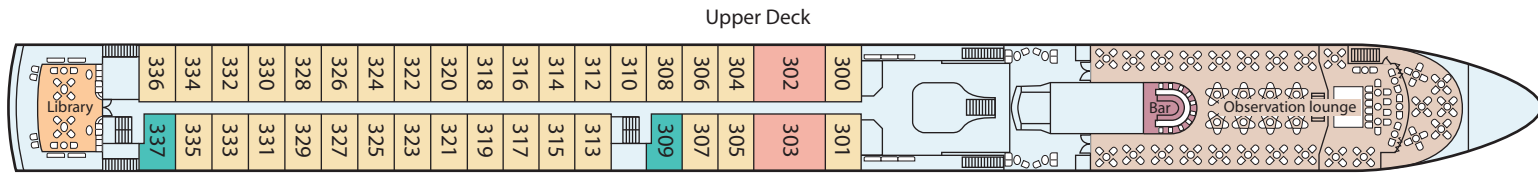

- Suite (AA)
- French Balcony (B)
- Standard (E)
- Single (CS)
- French Balcony (A)
- French Balcony (C)
- Standard (D)

All staterooms on the Upper Deck have a French balcony with sliding glass doors.

All staterooms on the Middle Deck have a French balcony with sliding glass doors.

Water-level staterooms have half-height windows.