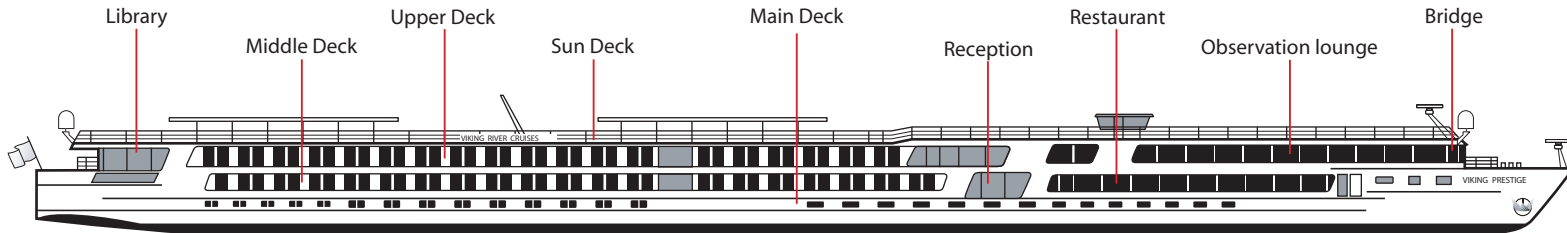

- Suite (AA)
- French Balcony (B)
- Standard (E)
- Single (CS)
- French Balcony (A)
- French Balcony (C)
- Standard (D)

All staterooms on the Upper Deck have a French balcony with sliding glass doors.

All staterooms on the Middle Deck have a French balcony with sliding glass doors.

Water-level staterooms have half-height windows.