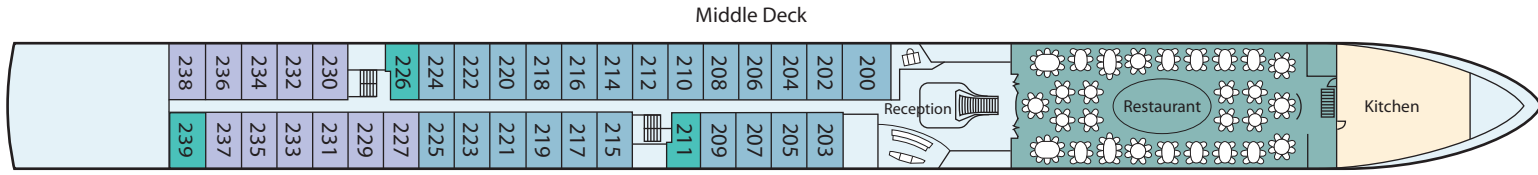

- Suite (AA)
- French Balcony (B)
- Standard (E)
- Single (CS)
- French Balcony (A)
- French Balcony (C)
- Standard (D)

All staterooms on the Upper Deck have a French balcony with sliding glass doors.

All staterooms on the Middle Deck have a French balcony with sliding glass doors.

Water-level staterooms have half-height windows.