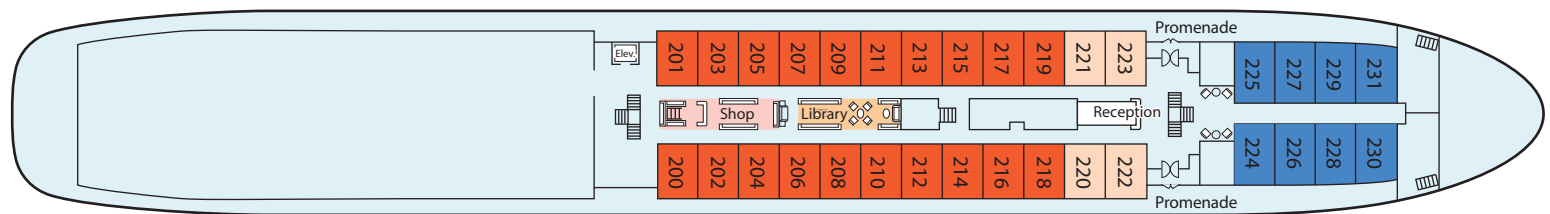

- Suite (AA)
- Veranda (AX)
- Deluxe (CX)
- Deluxe (EX)
- Veranda (BX)
- Deluxe (DX)
- Junior Suite (JR)

Sun Deck

Upper Deck

All staterooms on the Upper Deck have a veranda with sliding glass doors.

Middle Deck

All staterooms on the Middle Deck have a veranda with sliding glass doors.

Main Deck

Cat CX, DX & EX have a large picture window that opens.