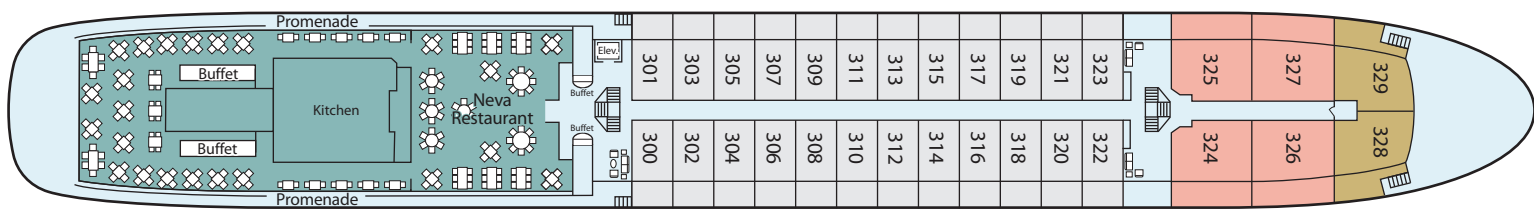

- Suite (AA)
- Veranda (AX)
- Deluxe (CX)
- Deluxe (EX)
- Veranda (BX)
- Deluxe (DX)
- Junior Suite (JR)

Sun Deck

Upper Deck

All staterooms on the Upper Deck have a veranda with sliding glass doors.

Middle Deck

All staterooms on the Middle Deck have a veranda with sliding glass doors.

Main Deck

Cat CX, DX & EX have a large picture window that opens.