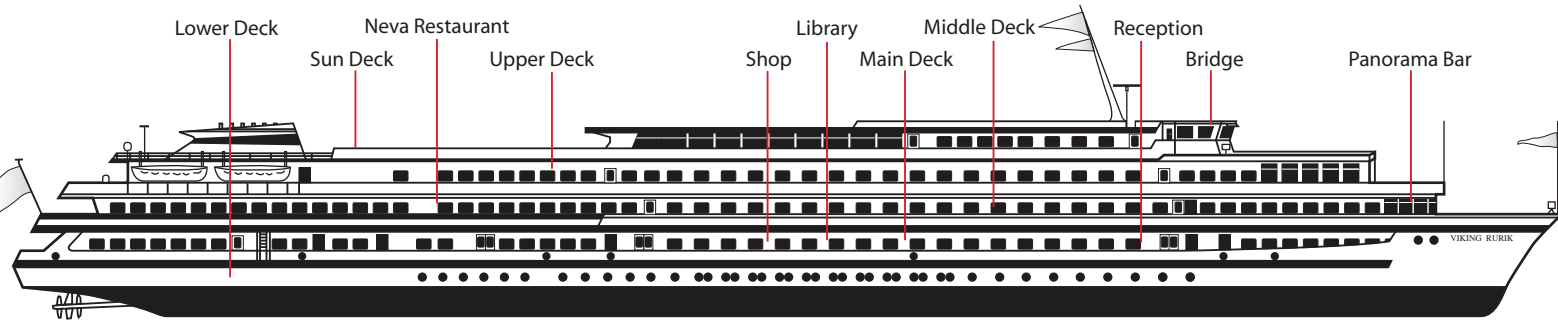

- Suite (AA)
- Veranda (AX)
- Deluxe (CX)
- Deluxe (EX)
- Veranda (BX)
- Deluxe (DX)
- Junior Suite (JR)

Sun Deck

Upper Deck

All staterooms on the Upper Deck have a veranda with sliding glass doors.

Middle Deck

All staterooms on the Middle Deck have a veranda with sliding glass doors.

Main Deck

Cat CX, DX & EX have a large picture window that opens.