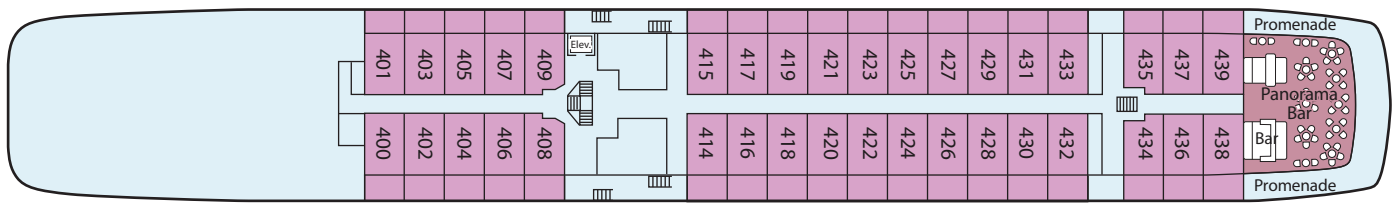

- Suite (AA)
- Veranda (AX)
- Deluxe (CX)
- Deluxe (EX)
- Veranda (BX)
- Deluxe (DX)
- Junior Suite (JR)

Sun Deck

Upper Deck

All staterooms on the Upper Deck have a veranda with sliding glass doors.

Middle Deck

All staterooms on the Middle Deck have a veranda with sliding glass doors.

Main Deck

Cat CX, DX & EX have a large picture window that opens.