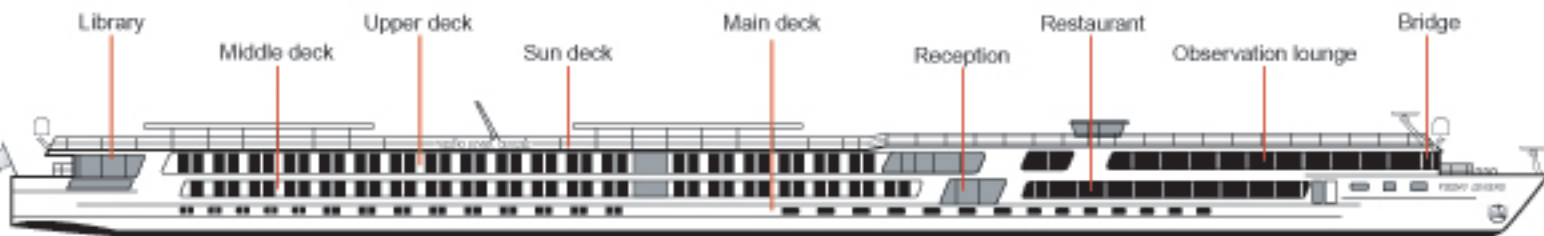

- Suite (AA)
- French Balcony (B)
- Standard (E)
- Single (CS)
- French Balcony (A)
- French Balcony (C)
- Standard (D)

All staterooms on the Upper deck have a French balcony.

All staterooms on the Middle deck have a French balcony.

Water-level staterooms have half-height windows.