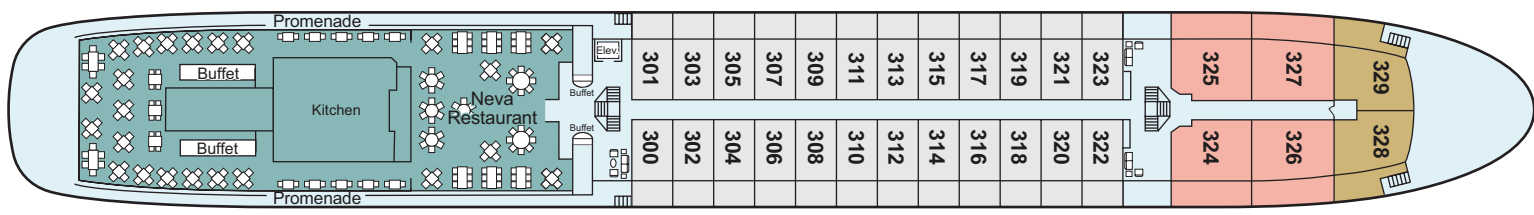

- Suite (AA)
- Veranda (AX)
- Deluxe (CX)
- Deluxe (EX)
- Junior Suite (JR)
- Veranda (BX)
- Deluxe (DX)

Sun Deck

Upper Deck

All staterooms on the Upper Deck have a veranda with sliding glass doors.

Middle Deck

All staterooms on the Middle Deck have a veranda with sliding glass doors.

Main Deck

Cat CX, DX & EX have a large picture window that opens.