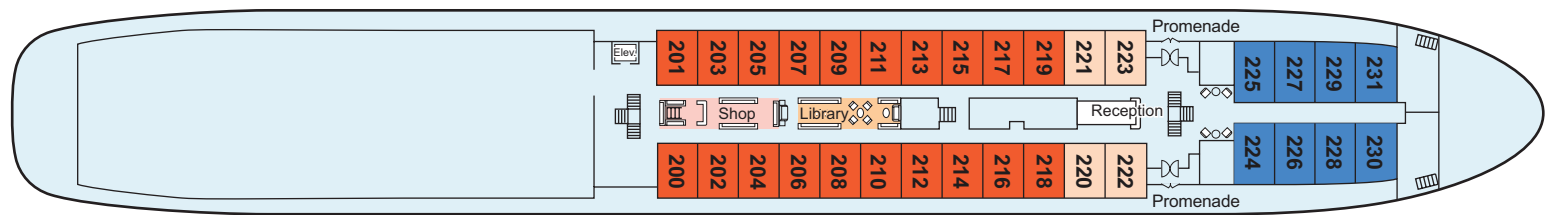

- Suite (AA)
- Veranda (AX)
- Deluxe (CX)
- Deluxe (EX)
- Junior Suite (JR)
- Veranda (BX)
- Deluxe (DX)

Sun Deck

Upper Deck

All staterooms on the Upper Deck have a veranda with sliding glass doors.

Middle Deck

All staterooms on the Middle Deck have a veranda with sliding glass doors.

Main Deck

Cat CX, DX & EX have a large picture window that opens.