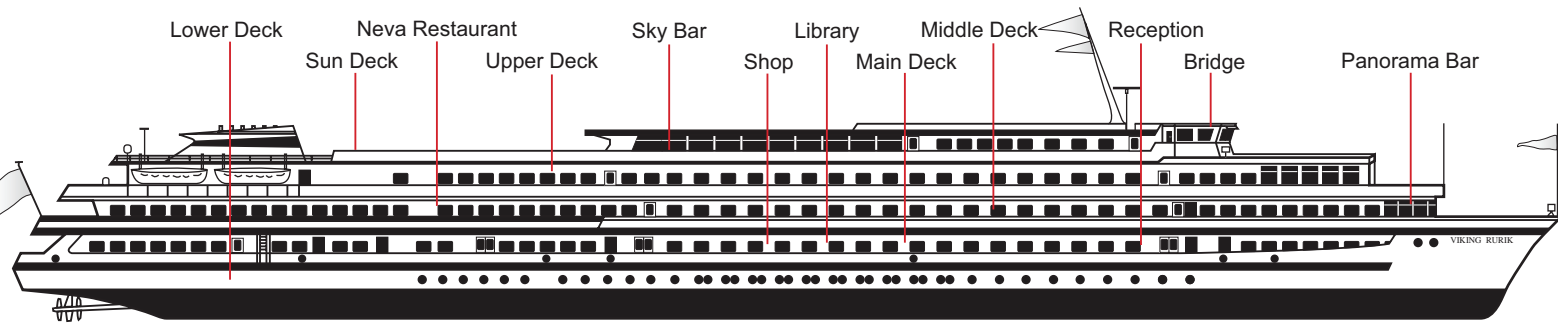

- Suite (AA)
- Veranda (AX)
- Deluxe (CX)
- Deluxe (EX)
- Junior Suite (JR)
- Veranda (BX)
- Deluxe (DX)

Sun Deck

Upper Deck

All staterooms on the Upper Deck have a veranda with sliding glass doors.

Middle Deck

All staterooms on the Middle Deck have a veranda with sliding glass doors.

Main Deck

Cat CX, DX & EX have a large picture window that opens.