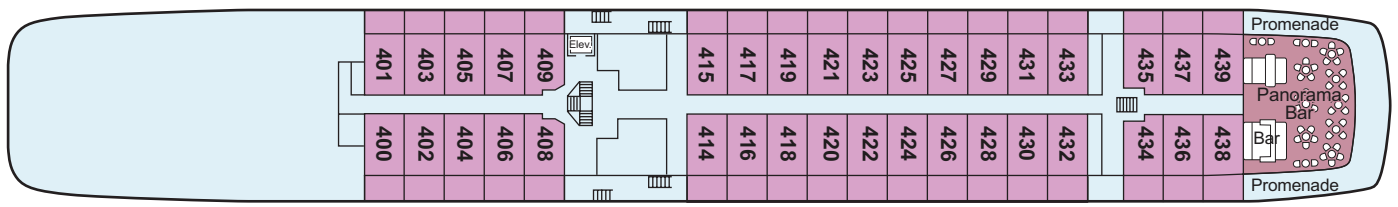

- Suite (AA)
- Veranda (AX)
- Deluxe (CX)
- Deluxe (EX)
- Junior Suite (JR)
- Veranda (BX)
- Deluxe (DX)

Sun Deck

Upper Deck

All staterooms on the Upper Deck have a veranda with sliding glass doors.

Middle Deck

All staterooms on the Middle Deck have a veranda with sliding glass doors.

Main Deck

Cat CX, DX & EX have a large picture window that opens.