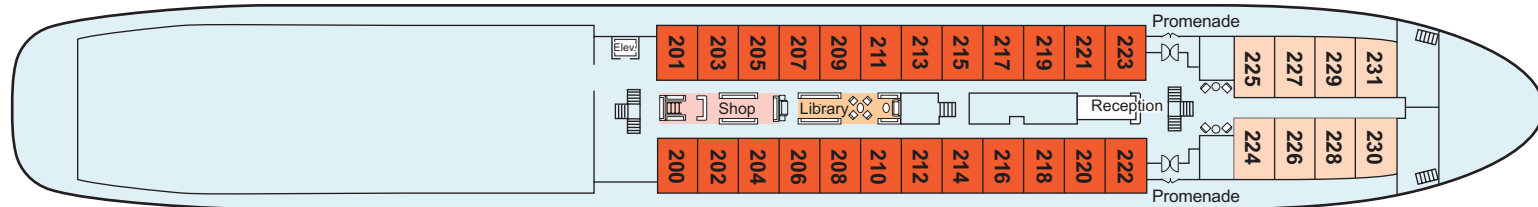

- Suite (AA)
- Veranda (AX)
- Deluxe (CX)
- Junior Suite (JR)
- Veranda (BX)
- Deluxe (DX)

Sun Deck

Upper Deck

All staterooms on the Upper Deck have a veranda with sliding glass doors.

Middle Deck

All staterooms on the Middle Deck have a veranda with sliding glass doors.

Main Deck

Cat CX & DX have a large picture window that opens.