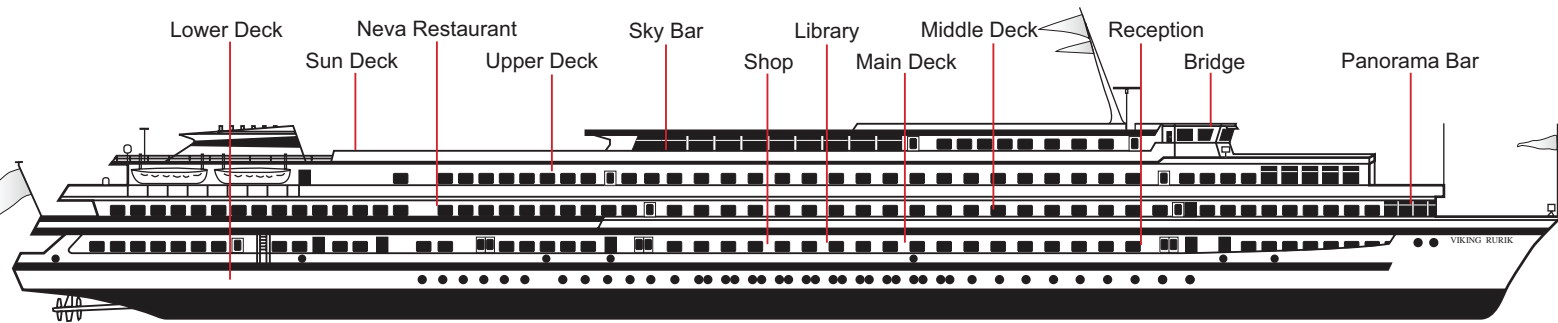

- Suite (AA)
- Veranda (AX)
- Deluxe (CX)
- Junior Suite (JR)
- Veranda (BX)
- Deluxe (DX)

Sun Deck

Upper Deck

All staterooms on the Upper Deck have a veranda with sliding glass doors.

Middle Deck

All staterooms on the Middle Deck have a veranda with sliding glass doors.

Main Deck

Cat CX & DX have a large picture window that opens.