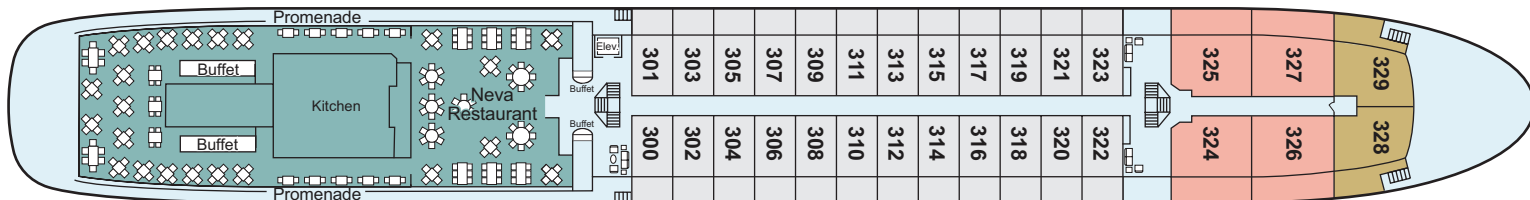

- Suite (AA)
- Veranda (AX)
- Deluxe (CX)
- Junior Suite (JR)
- Veranda (BX)
- Deluxe (DX)

Sun Deck

Upper Deck

All staterooms on the Upper Deck have a veranda with sliding glass doors.

Middle Deck

All staterooms on the Middle Deck have a veranda with sliding glass doors.

Main Deck

Cat CX & DX have a large picture window that opens.