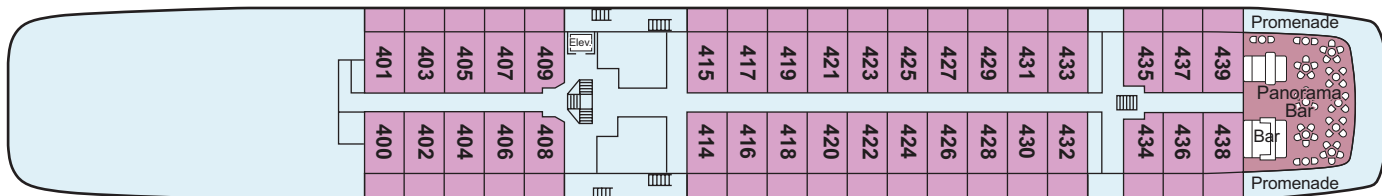

- Suite (AA)
- Veranda (AX)
- Deluxe (CX)
- Junior Suite (JR)
- Veranda (BX)
- Deluxe (DX)

Sun Deck

Upper Deck

All staterooms on the Upper Deck have a veranda with sliding glass doors.

Middle Deck

All staterooms on the Middle Deck have a veranda with sliding glass doors.

Main Deck

Cat CX & DX have a large picture window that opens.