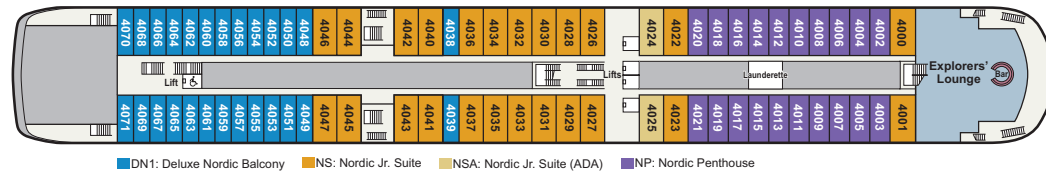

DECK PLANS

VIKING OCTANTIS & VIKING POLARIS

DECK 6

DECK 5

DECK 4

STATISTICS

Type: Expedition Ship
GRT: 30,150
Length: 665 ft.
Beam: 77 ft.

Speed: 16 knots
Guests: 378
Class: Polar Class 6
Registry: Longyearbyen, Norway

Maiden Season:
Viking Octantis 2022
Viking Polaris 2022