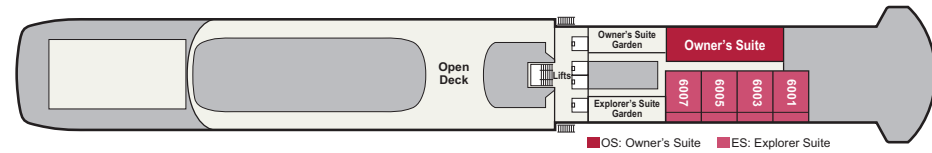

DECK PLANS

VIKING OCTANTIS & VIKING POLARIS

DECK 6

DECK 5

STATISTICS

Type: Expedition Ship
GRT: 30,150
Length: 665 ft.
Beam: 77 ft.

Speed: 16 knots
Guests: 378
Class: Polar Class 6
Registry: Longyearbyen, Norway

Maiden Season:
Viking Octantis 2022
Viking Polaris 2022