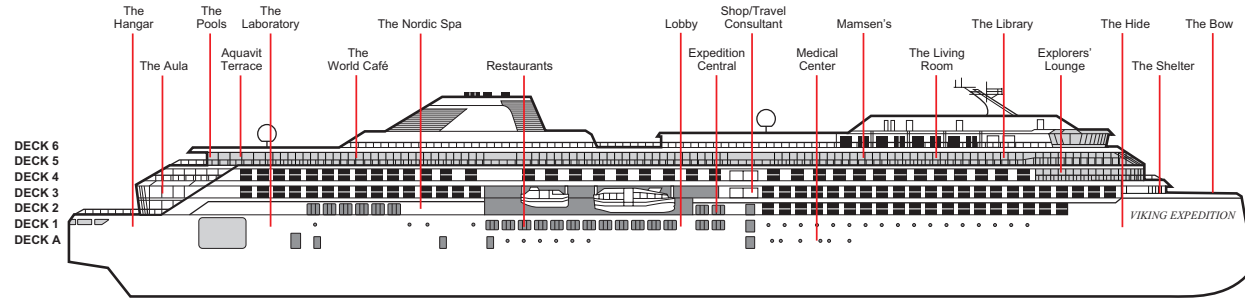

DECK PLANS

VIKING OCTANTIS & VIKING POLARIS

DECK 6