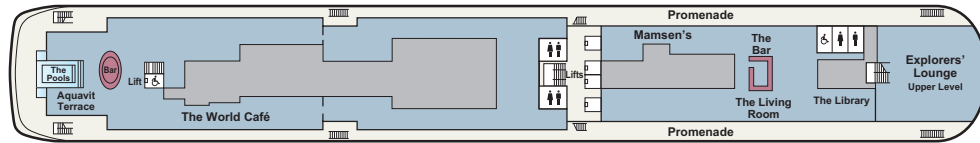

DECK PLANS

VIKING OCTANTIS & VIKING POLARIS

DECK 6

DECK 5

STATISTICS

Type: Expedition Ship
GRT: 30,150
Length: 665 ft.
Beam: 77 ft.

Speed: 16 knots
Guests: 378
Class: Polar Class 6
Registry: Longyearbyen, Norway

Maiden Season:
Viking Octantis 2022
Viking Polaris 2022