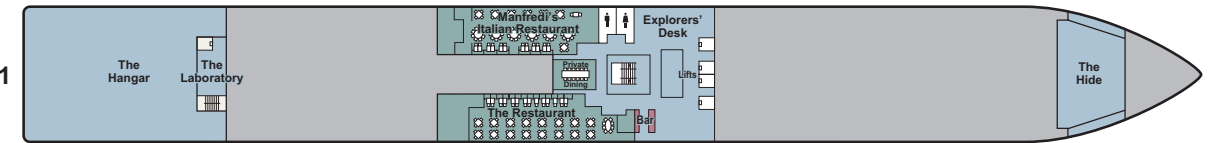

DECK PLANS

VIKING OCTANTIS & VIKING POLARIS

DECK 6

DECK 5

DECK 1

STATISTICS

Type: Expedition Ship
GRT: 30,150
Length: 665 ft.
Beam: 77 ft.

Speed: 16 knots
Guests: 378
Class: Polar Class 6
Registry: Longyearbyen, Norway

Maiden Season:
Viking Octantis 2022
Viking Polaris 2022