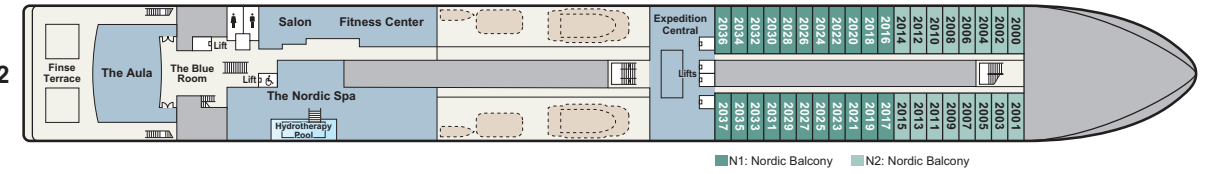

# VIKING OCTANTIS & VIKING POLARIS

DECK 6

DECK 5

DECK 4

DECK 3

DECK 2

DECK 1

DECK A

## STATISTICS

Type: Expedition Ship  
 GRT: 30,150  
 Length: 665 ft.  
 Beam: 77 ft.

Speed: 16 knots  
 Guests: 378  
 Class: Polar Class 6  
 Registry: Longyearbyen, Norway

Maiden Season:  
*Viking Octantis* 2022  
*Viking Polaris* 2022