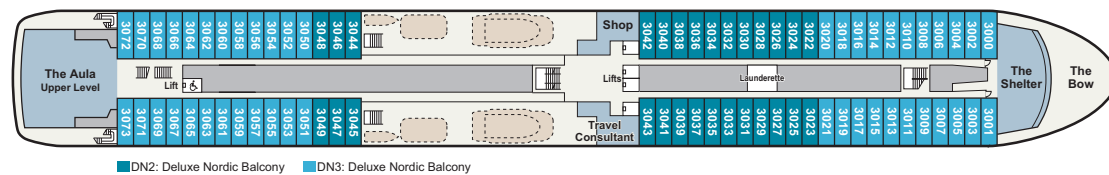

# DECK PLANS

# VIKING OCTANTIS & VIKING POLARIS

DECK 6

DECK 5

DECK 4

DECK 3

DECK 2

DECK 1

DECK A

## STATISTICS

Type: Expedition Ship  
 GRT: 30,150  
 Length: 665 ft.  
 Beam: 77 ft.

Speed: 16 knots  
 Guests: 378  
 Class: Polar Class 6  
 Registry: Longyearbyen, Norway

Maiden Season:  
*Viking Octantis* 2022  
*Viking Polaris* 2022