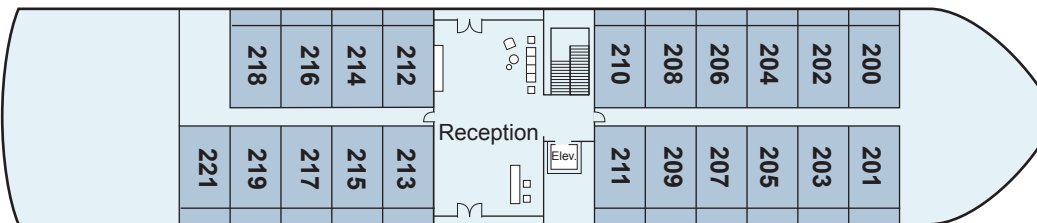

Viking Osiris

- Explorer Suite (ES)
- Veranda Suite (AA)
- Veranda (A)
- Standard (B)

Sun Deck

Pool Deck

Upper Deck

Middle Deck

Main Deck