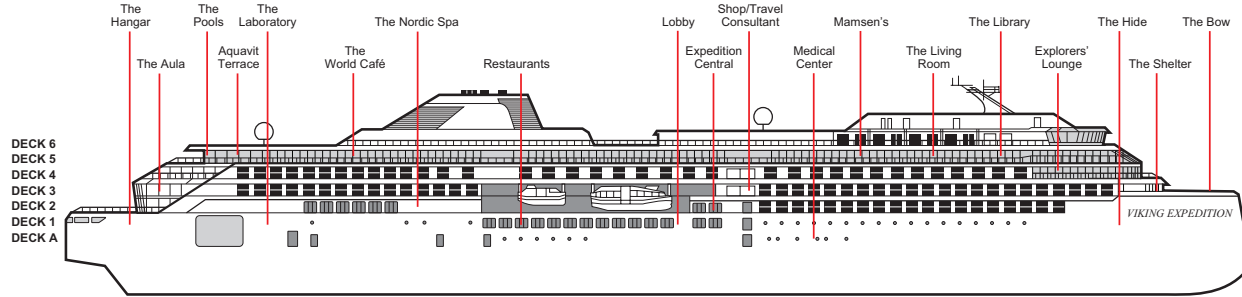

# DECK PLANS

# VIKING OCTANTIS & VIKING POLARIS

DECK 6

DECK 2

DECK 1

DECK 5

DECK A

DECK 4

## STATISTICS

DECK 3

Type: Expedition Ship  
 GRT: 30,150  
 Length: 665 ft.  
 Beam: 77 ft.

Speed: 16 knots  
 Guests: 378  
 Class: Polar Class 6  
 Registry: Longyearbyen, Norway

Maiden Season:  
*Viking Octantis* 2022  
*Viking Polaris* 2022