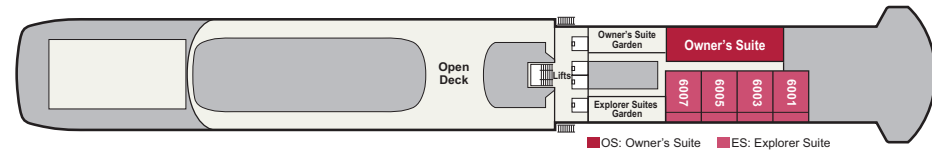

DECK PLANS

VIKING OCTANTIS & VIKING POLARIS

DECK 6

DECK 5

STATISTICS

Type: Expedition Ship
GRT: 30,150
Length: 665 ft.
Beam: 77 ft.

Speed: 16 knots
Guests: 378
Class: Polar Class 6
Registry: Longyearbyen, Norway

Maiden Season:
Viking Octantis 2022
Viking Polaris 2022