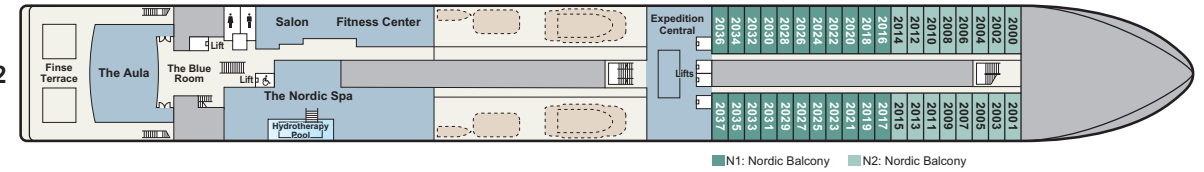

# DECK PLANS

# VIKING OCTANTIS & VIKING POLARIS

DECK 6

DECK 2

DECK 1

DECK 5

DECK A

DECK 4

## STATISTICS

DECK 3

Type: Expedition Ship  
 GRT: 30,150  
 Length: 665 ft.  
 Beam: 77 ft.

Speed: 16 knots  
 Guests: 378  
 Class: Polar Class 6  
 Registry: Longyearbyen, Norway

Maiden Season:  
*Viking Octantis* 2022  
*Viking Polaris* 2022