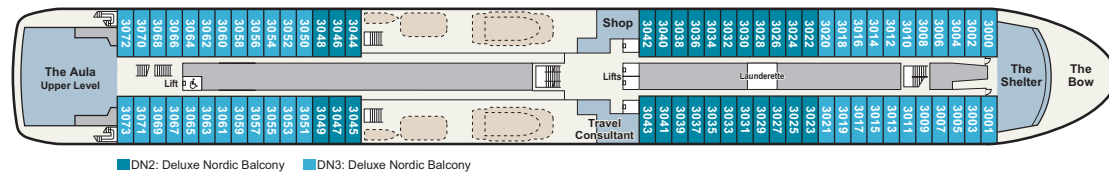

# DECK PLANS

# VIKING OCTANTIS & VIKING POLARIS

DECK 6

DECK 2

DECK 1

DECK 5

DECK A

DECK 4

## STATISTICS

DECK 3

Type: Expedition Ship  
 GRT: 30,150  
 Length: 665 ft.  
 Beam: 77 ft.

Speed: 16 knots  
 Guests: 378  
 Class: Polar Class 6  
 Registry: Longyearbyen, Norway

Maiden Season:  
*Viking Octantis* 2022  
*Viking Polaris* 2022