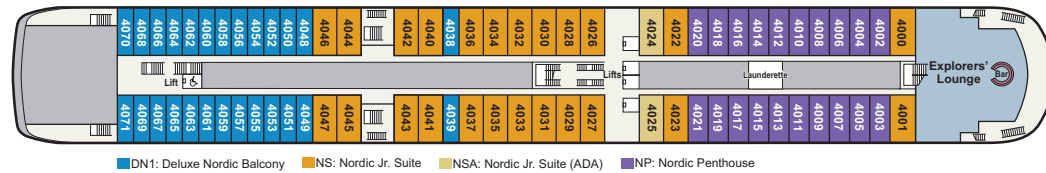

## STATISTICS

DECK 3

Type: Expedition Ship  
 GRT: 30,150  
 Length: 665 ft.  
 Beam: 77 ft.

Speed: 16 knots  
 Guests: 378  
 Class: Polar Class 6  
 Registry: Longyearbyen, Norway

Maiden Season:  
*Viking Octantis* 2022  
*Viking Polaris* 2022